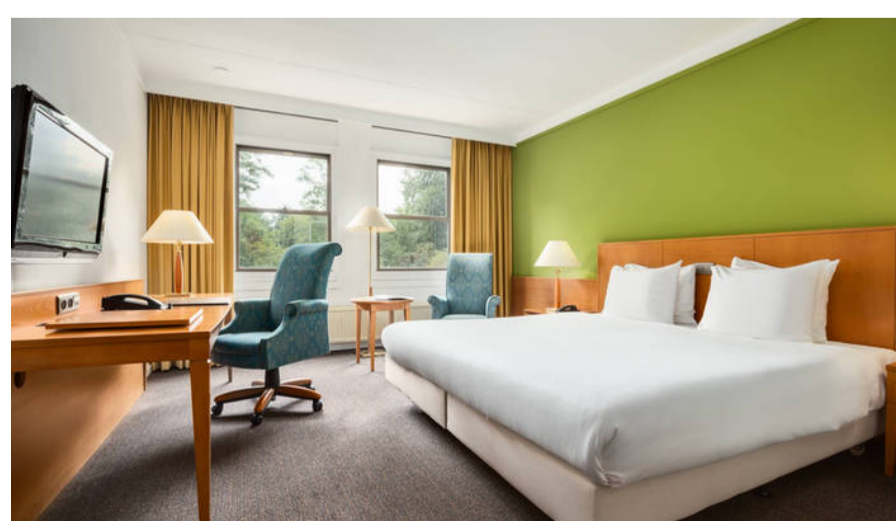

MEETINGS & EVENTS

- 8 meeting rooms
- 6 boardrooms
- capacity for up to 250 people
- suitable for all kinds of events